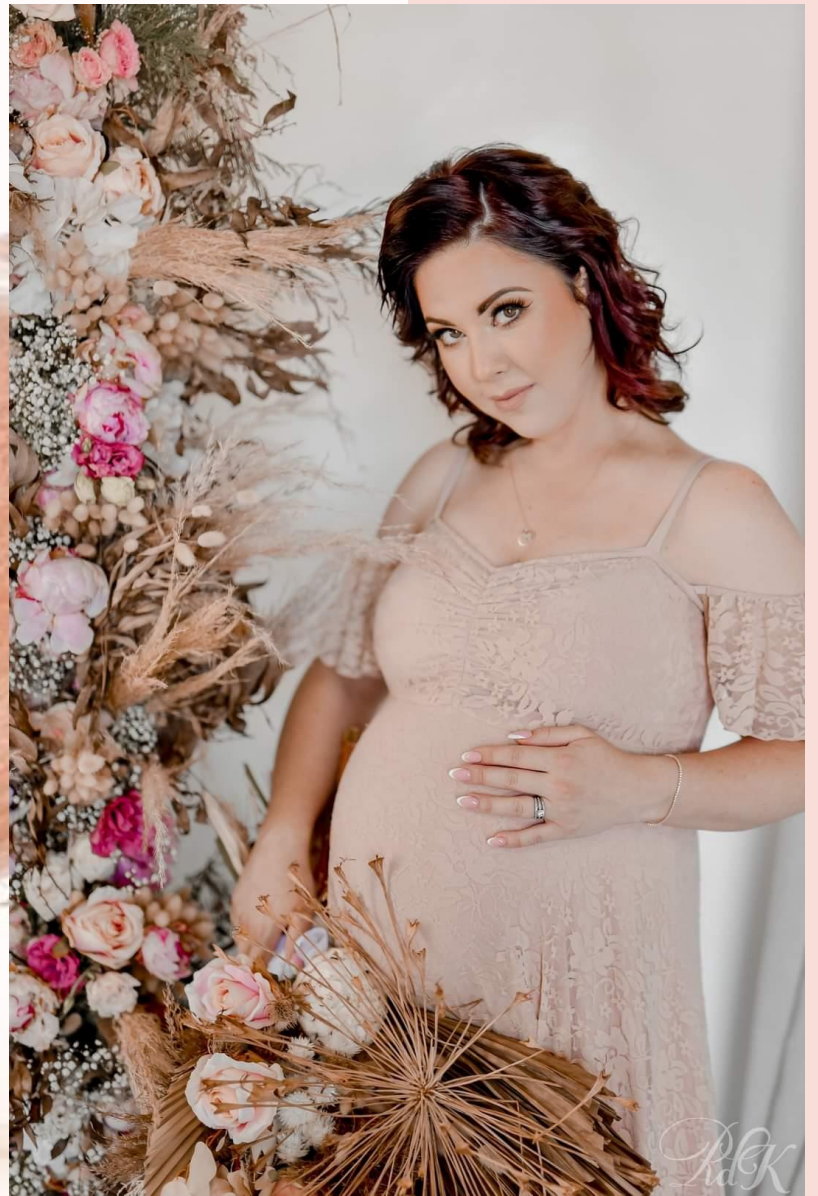

*JAMIE-LYNN-SOFT NUDE-BLUSH PINK FULL LACE DRESS, LONG TRAIN / MATERNITY + NON-MATERNITY / FIT SIZE 34-38 - PHOTOSHOOT PRICE R600