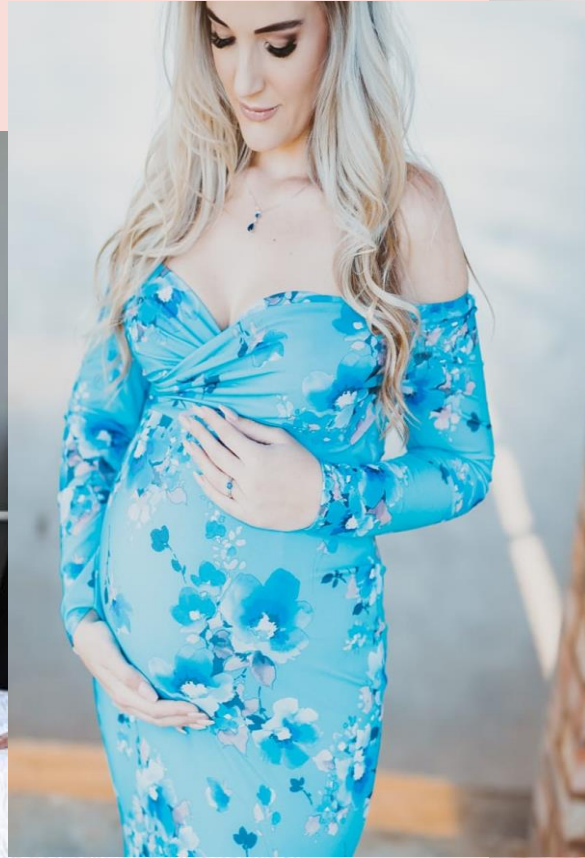

*AMBERLY(BLUE PRINT) OFF SHOULDER, LONG SLEEVE WITH TRAIN / MATERNITY + NON-MATERNITY FIT / FIT A SIZE

36) PHOTOSHOOT PRICE R600 / FUNCTION PRICE R900